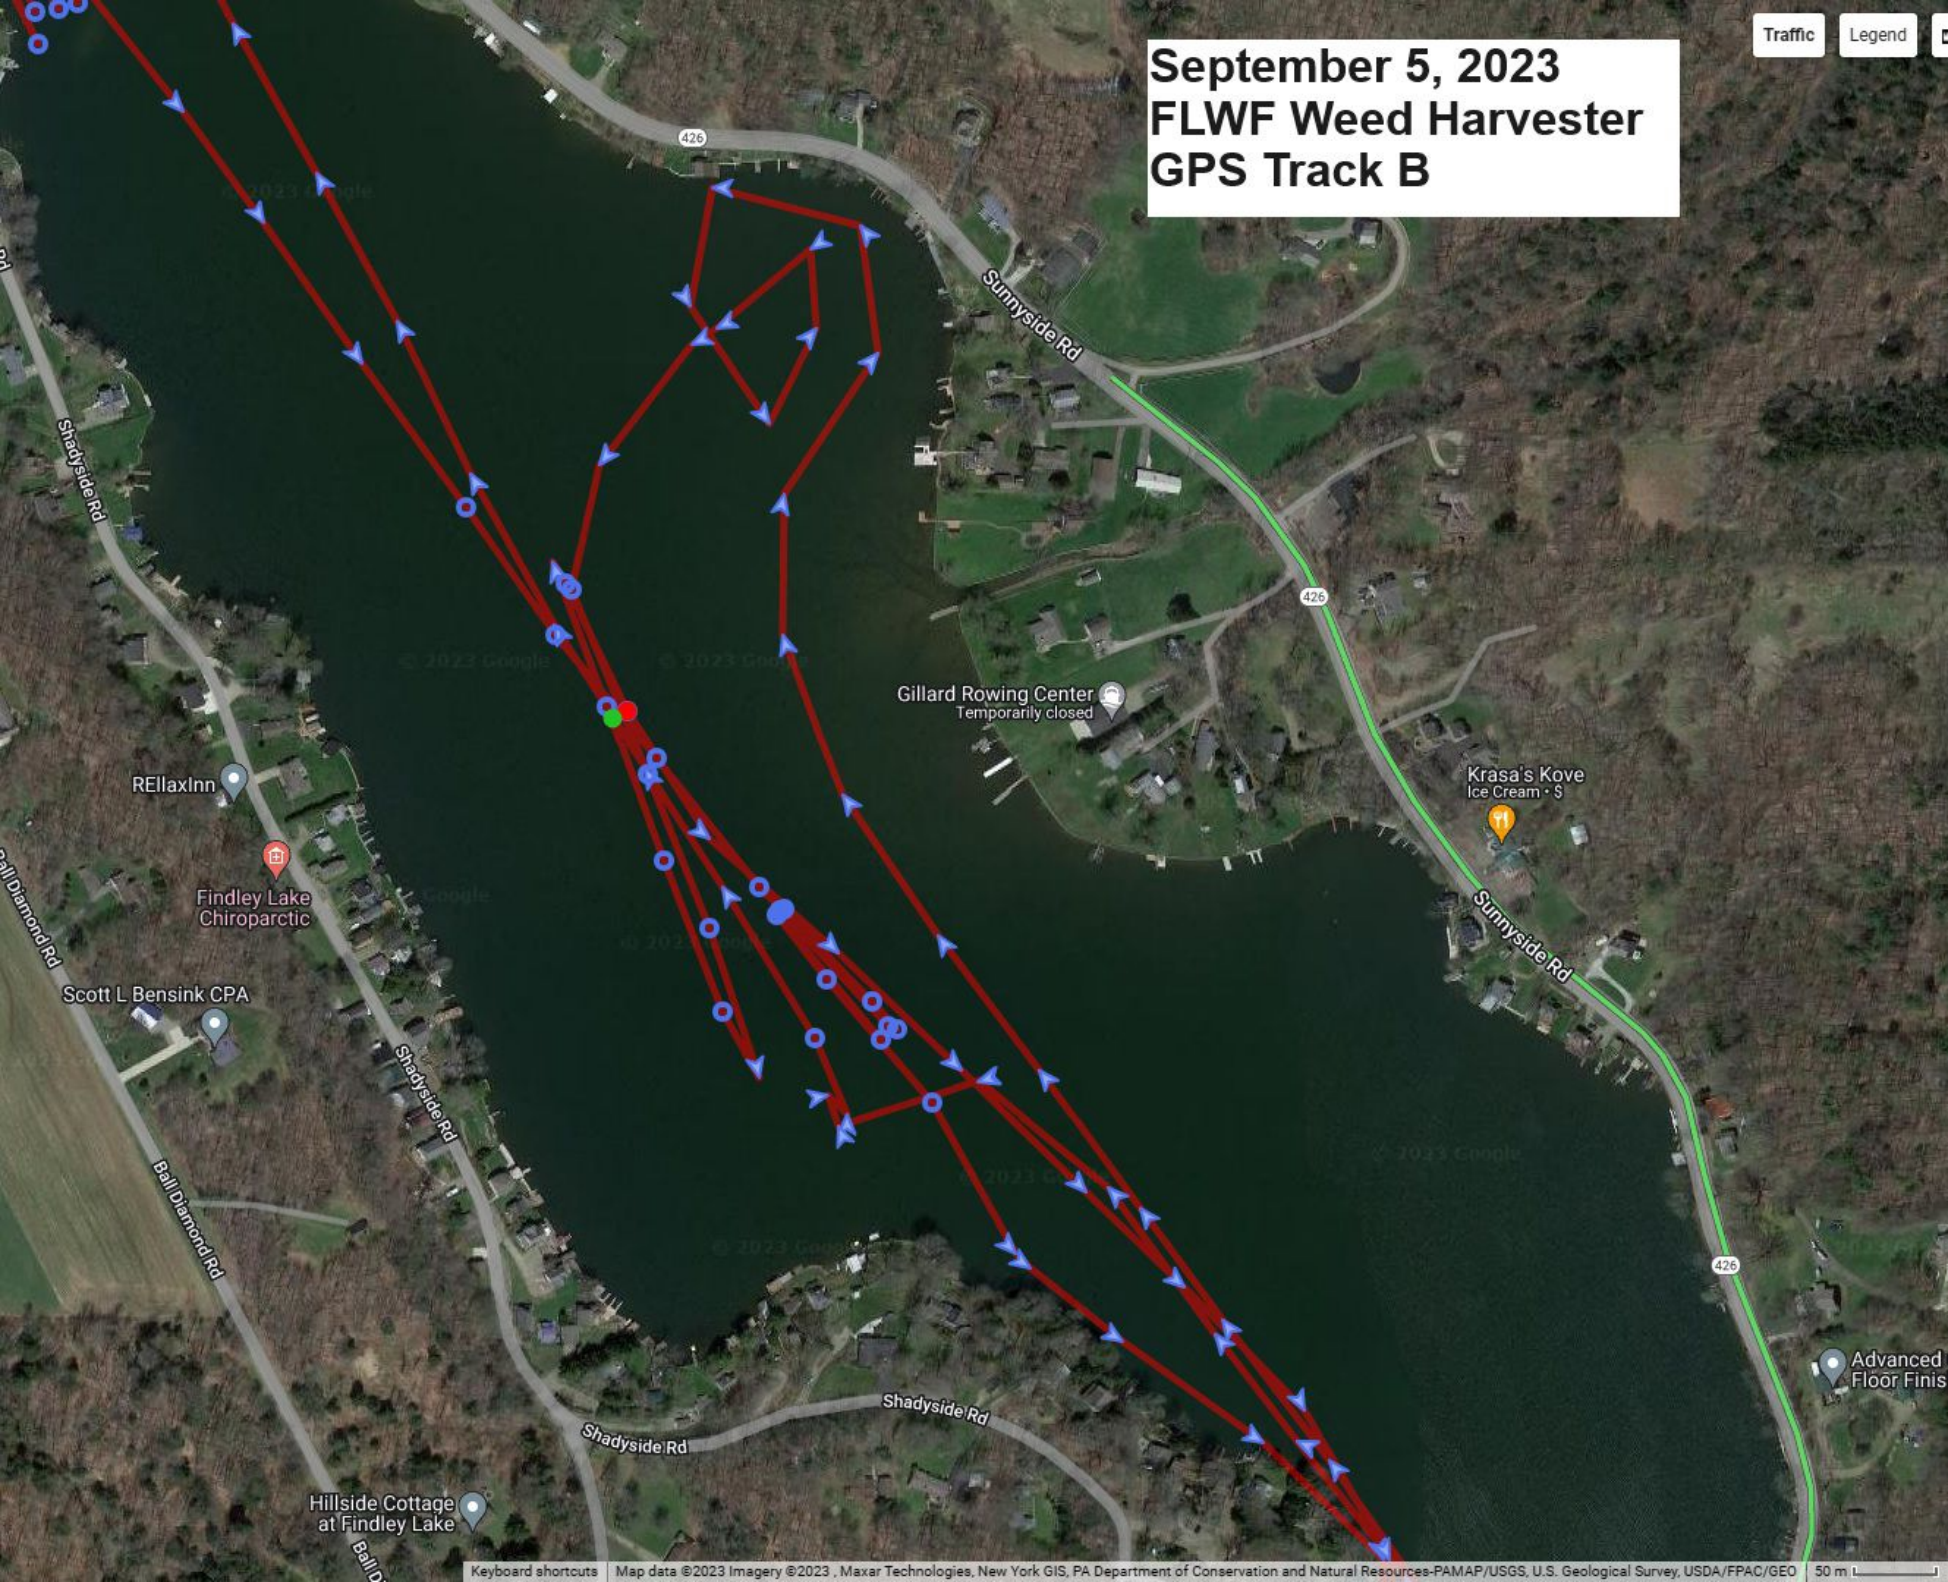

September 5, 2023
FLWF Weed Harvester
GPS Track-A

September 5, 2023 FLWF Weed Harvester GPS Track B

Traffic

Legend

September 8, 2023 FLWF Weed Harvester GPS Track

September 9, 2023 FLWF Weed Harvester GPS Track

Bins of Harvested Weeds Hauled out of Watershed

Year-to-date thru September 9, 2023

Bins This Week: **3**

YTD Total Bins: **112**

Approx. Tons* \approx **560**

*Each Bin is estimated to contain 4 – 6 tons of
drained biomass