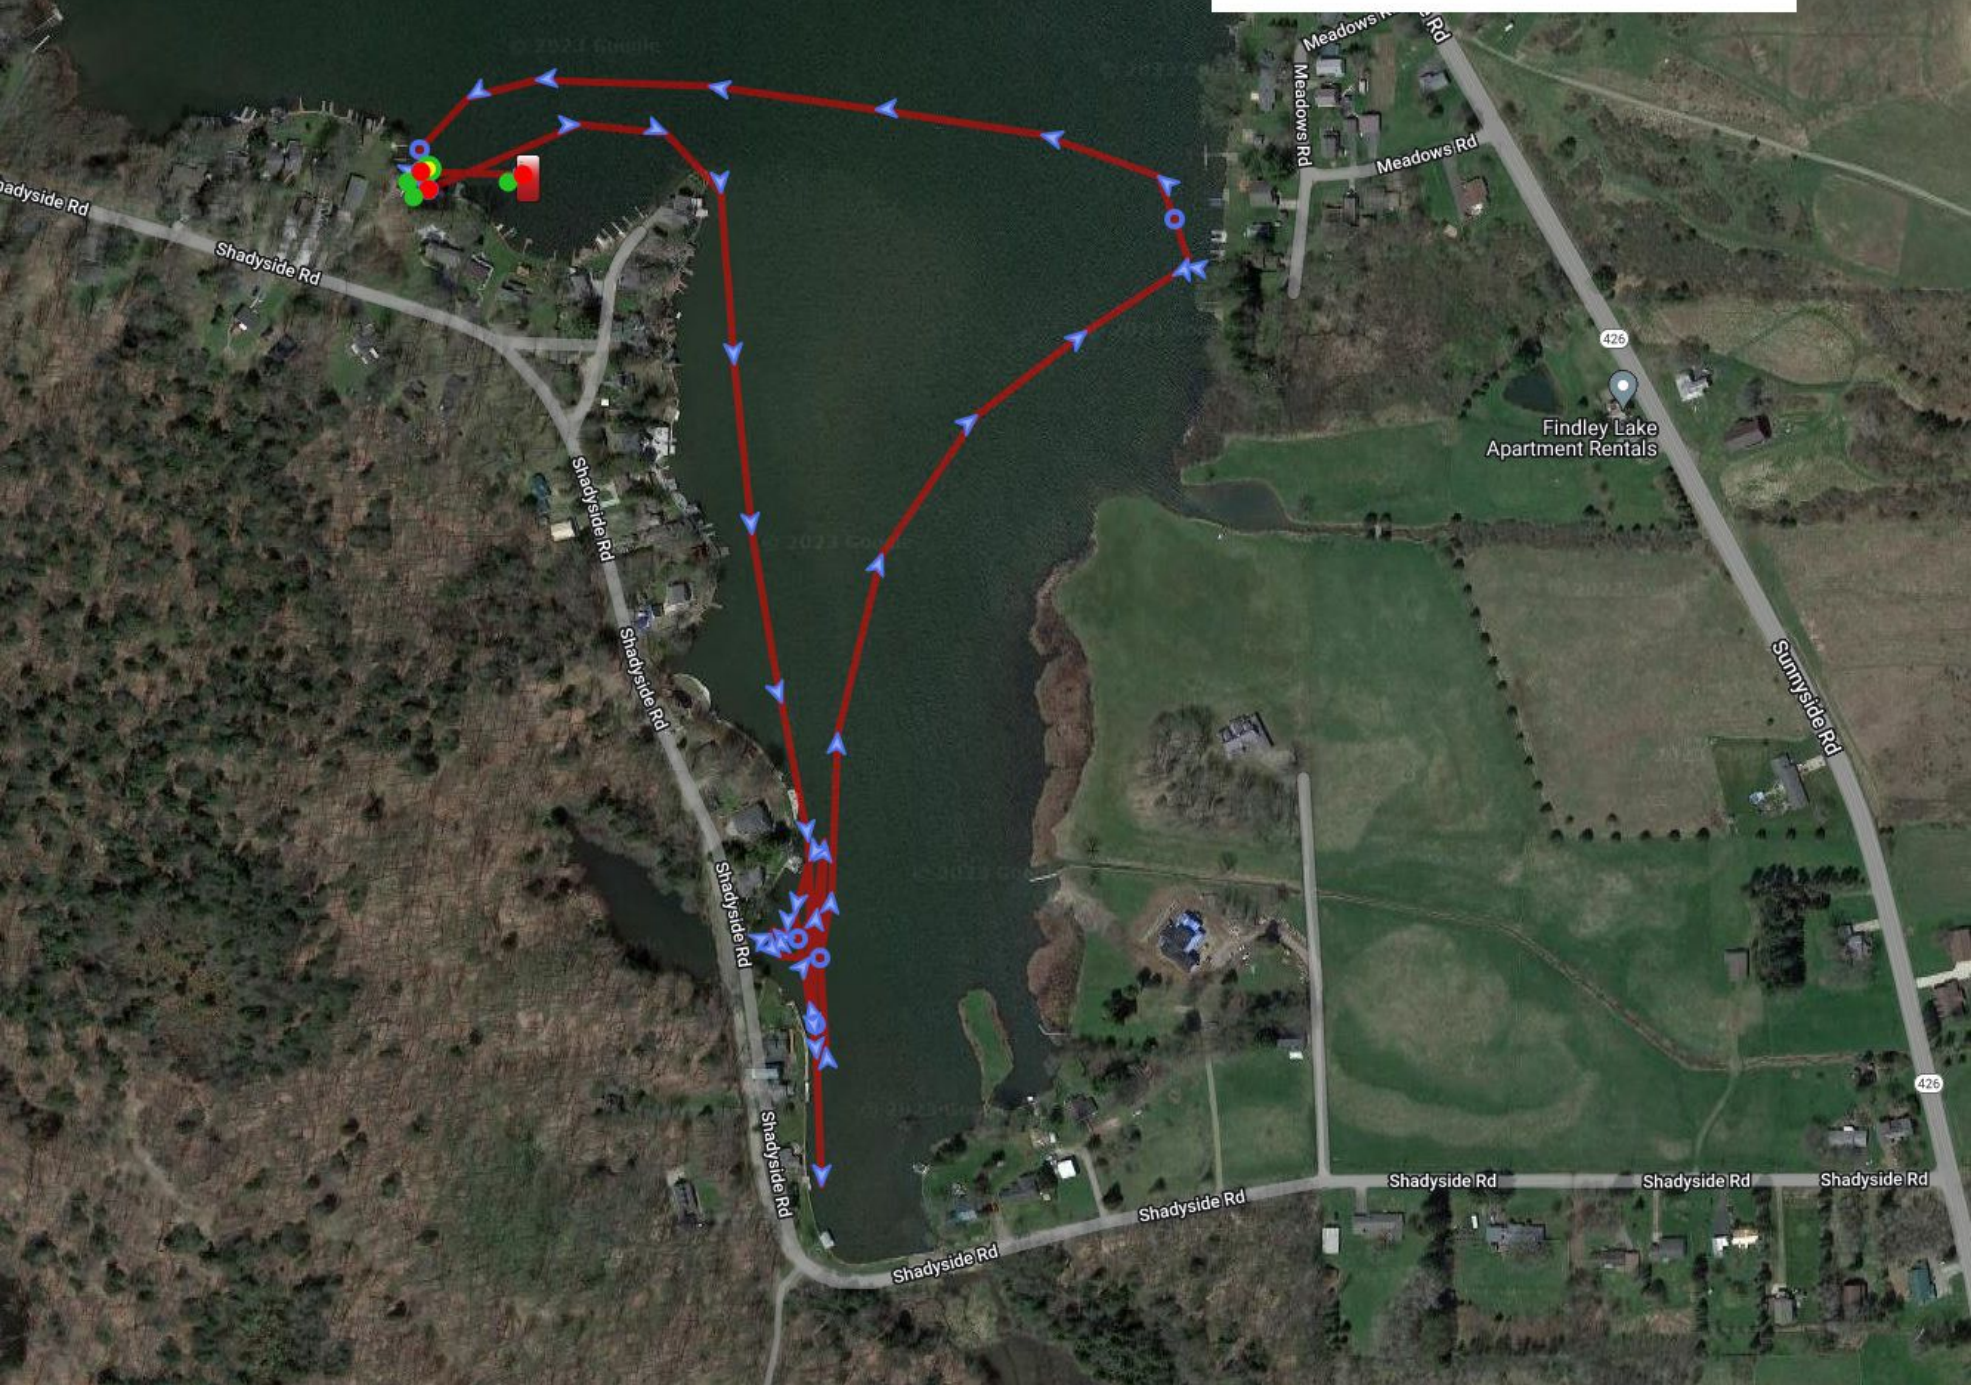

September 5, 2023
FLWF Weed Harvester
GPS Track-A

September 5, 2023 FLWF Weed Harvester GPS Track B

Traffic

Legend

September 8, 2023 FLWF Weed Harvester GPS Track

September 9, 2023 FLWF Weed Harvester GPS Track

Bins of Harvested Weeds Hauled out of Watershed

Year-to-date thru September 9, 2023

Bins This Week: **3**

YTD Total Bins: **112**

Approx. Tons* \approx **560**

*Each Bin is estimated to contain 4 – 6 tons of
drained biomass