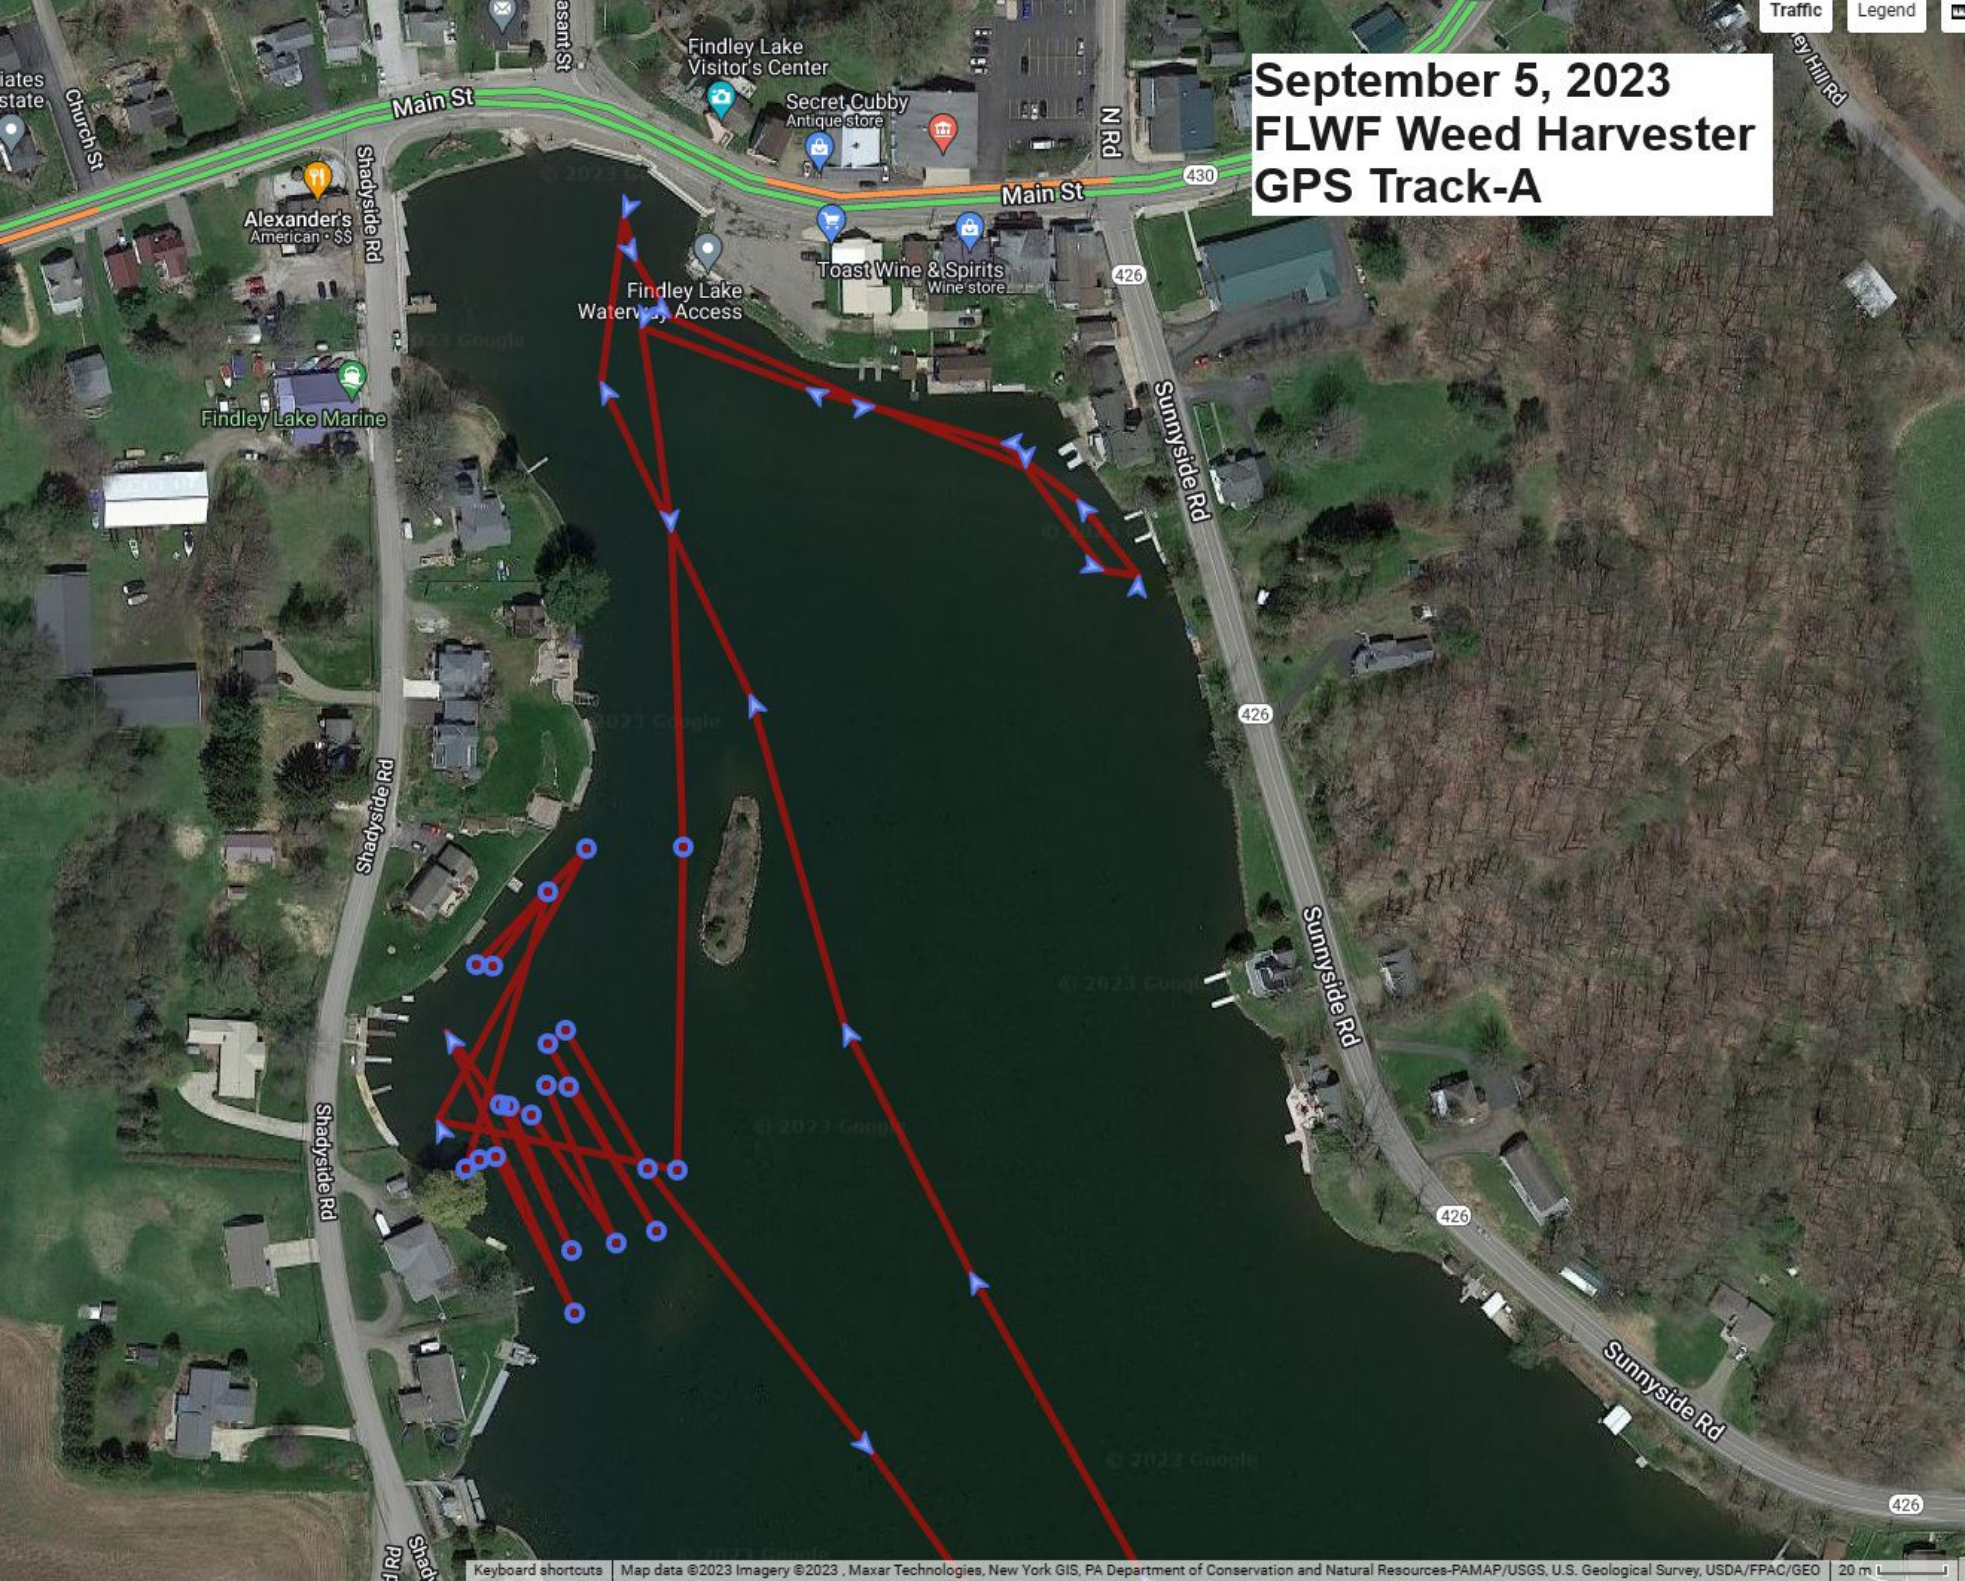

September 5, 2023
FLWF Weed Harvester
GPS Track-A

September 5, 2023 FLWF Weed Harvester GPS Track B

Traffic

Legend

September 8, 2023 FLWF Weed Harvester GPS Track

September 9, 2023 FLWF Weed Harvester GPS Track

Bins of Harvested Weeds Hauled out of Watershed

Year-to-date thru September 9, 2023

Bins This Week: **3**

YTD Total Bins: **112**

Approx. Tons* \approx **560**

*Each Bin is estimated to contain 4 – 6 tons of
drained biomass